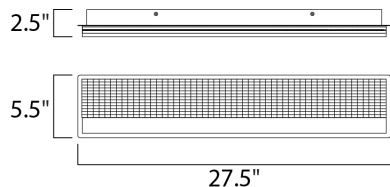

PRODUCT DESCRIPTION

Thousands of miniature crystals are embedded into a sheet of clear acrylic which form a material we call Gemite. When illuminated by the LED mounted in the Polished Chrome frame the Gemite glistens like the stars in a galaxy. With the added downlight you get both glamour and ample lighting from this beautiful vanity collection.

MEASUREMENTS

DIMENSION : 27.5" L x 2.5" W x 5.5" H x 2.5" Ext
 BACK PLATE : 26" W x 4.75" H x 2.75" HCO
 HANGING WEIGHT : 13 lb

LAMPING

INPUT VOLTAGE : 120V
 LUMENS : 2,170 Rated (1,705 Del.)
 BULB : 2 x 31W LED PCB Integrated , 31W Total
 BULB INCLUDED : (Integrated)
 DIMMABLE : Triac CL or ELV
 CRI : 90+ CRI
 COLOR_TEMP : 3000K
 LIGHTING_DIRECTION : Up/Down