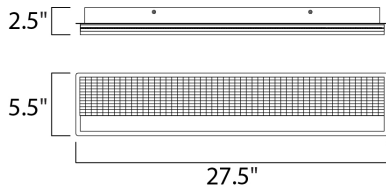

PRODUCT DESCRIPTION

Thousands of miniature crystals are embedded into a sheet of clear acrylic which form a material we call Gemite. When illuminated by the LED mounted in the Polished Chrome frame the Gemite glistens like the stars in a galaxy. With the added downlight you get both glamour and ample lighting from this beautiful vanity collection.

MEASUREMENTS

DIMENSION : 27.5" L x 2.5" W x 5.5" H x 2.5" Ext
 BACK PLATE : 26" W x 4.75" H x 2.75" HCO
 HANGING WEIGHT : 13 lb

LAMPING

INPUT VOLTAGE : 120V
 LUMENS : 2,170 Rated (1,705 Del.)
 BULB : 2 x 31W LED PCB Integrated , 31W Total
 BULB INCLUDED : (Integrated)
 DIMMABLE : Triac CL or ELV
 CRI : 90+ CRI
 COLOR_TEMP : 3000K
 LIGHTING_DIRECTION : Up/Down