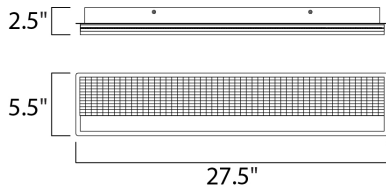

**PRODUCT DESCRIPTION**

Thousands of miniature crystals are embedded into a sheet of clear acrylic which form a material we call Gemite. When illuminated by the LED mounted in the Polished Chrome frame the Gemite glistens like the stars in a galaxy. With the added downlight you get both glamour and ample lighting from this beautiful vanity collection.

**MEASUREMENTS**

DIMENSION : 27.5" L x 2.5" W x 5.5" H x 2.5" Ext  
 BACK PLATE : 26" W x 4.75" H x 2.75" HCO  
 HANGING WEIGHT : 13 lb

**LAMPING**

INPUT VOLTAGE : 120V  
 LUMENS : 2,170 Rated (1,705 Del.)  
 BULB : 2 x 31W LED PCB Integrated , 31W Total  
 BULB INCLUDED : (Integrated)  
 DIMMABLE : Triac CL or ELV  
 CRI : 90+ CRI  
 COLOR\_TEMP : 3000K  
 LIGHTING\_DIRECTION : Up/Down