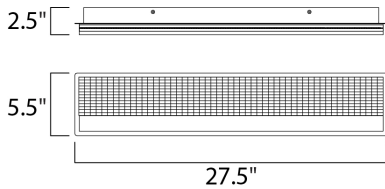

**PRODUCT DESCRIPTION**

Thousands of miniature crystals are embedded into a sheet of clear acrylic which form a material we call Gemite. When illuminated by the LED mounted in the Polished Chrome frame the Gemite glistens like the stars in a galaxy. With the added downlight you get both glamour and ample lighting from this beautiful vanity collection.

**MEASUREMENTS**

DIMENSION : 27.5" L x 2.5" W x 5.5" H x 2.5" Ext  
 BACK PLATE : 26" W x 4.75" H x 2.75" HCO  
 HANGING WEIGHT : 13 lb

**LAMPING**

INPUT VOLTAGE : 120V  
 LUMENS : 2,170 Rated (1,705 Del.)  
 BULB : 2 x 31W LED PCB Integrated , 31W Total  
 BULB INCLUDED : (Integrated)  
 DIMMABLE : Triac CL or ELV  
 CRI : 90+ CRI  
 COLOR\_TEMP : 3000K  
 LIGHTING\_DIRECTION : Up/Down