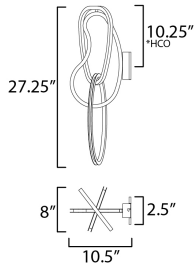

LAMPING

INPUT VOLTAGE : 120-277V
LUMENS : 2,400 Rated (1,350 Del.)
BULB : 3 x 10W LED DC Integrated , 30W Total
BULB INCLUDED : (Integrated)
DIMMABLE : 3-in-1 Triac, ELV, or 0-10V
CRI : 90 CRI
COLOR_TEMP : 3000K
LIGHTING_DIRECTION : Down