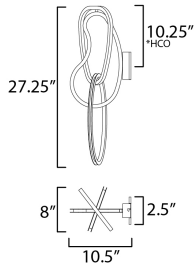

LAMPING

INPUT VOLTAGE : 120-277V
LUMENS : 2,400 Rated (1,350 Del.)
BULB : 3 x 10W LED DC Integrated , 30W Total
BULB INCLUDED : (Integrated)
DIMMABLE : 3-in-1 Triac, ELV, or 0-10V
CRI : 90 CRI
COLOR_TEMP : 3000K
LIGHTING_DIRECTION : Down