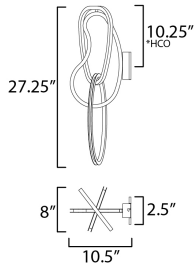

PRODUCT DESCRIPTION

Abstract shapes of stainless steel are finished in Brushed Champagne or Black Chrome and intersect to create an intriguing sculpture of light. Unity provides both art and illumination for those searching for a unique lighting piece.