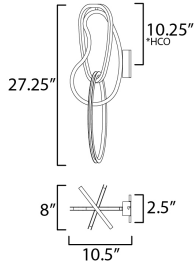

PRODUCT DESCRIPTION

Abstract shapes of stainless steel are finished in Brushed Champagne or Black Chrome and intersect to create an intriguing sculpture of light. Unity provides both art and illumination for those searching for a unique lighting piece.