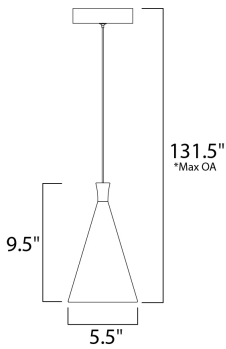

*max overall height

MEASUREMENTS

- DIMENSION : 5.5" L x 5.5" W x 9.5" H
- MAX OAH : 131.5" OAH
- CANOPY : 4.75" W x 1.5" H x 4.75" L
- HANGING WEIGHT : 3.53 lb

LAMPING

- INPUT VOLTAGE : 120V
- LUMENS : 504 Rated (420 Del.)
- BULB : 1 x 7.2W LED PCB Integrated , 7W Total
- BULB INCLUDED : (Integrated)
- DIMMABLE : Triac CL
- CRI : 80+ CRI
- COLOR_TEMP : 3000K

FINISHES OPTION

- White / Metallic Gold (WTMG)

MATERIAL

Steel, Aluminum, Glass

RATINGS

cETLus
Dry Location

ADDITIONAL

ADJUSTABLE
RATED LIFE 20000 Hours
OPERATING TEMPERATURE:
-20°C (-4°F), 40°C (104°F)