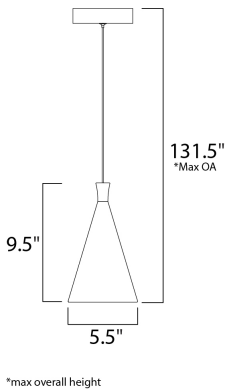

MEASUREMENTS

- DIMENSION : 5.5" L x 5.5" W x 9.5" H
- MAX OAH : 131.5" OAH
- CANOPY : 4.75" W x 1.5" H x 4.75" L
- HANGING WEIGHT : 3.53 lb

LAMPING

- INPUT VOLTAGE : 120V
- LUMENS : 504 Rated (420 Del.)
- BULB : 1 x 7.2W LED PCB Integrated , 7W Total
- BULB INCLUDED : (Integrated)
- DIMMABLE : Triac CL
- CRI : 80+ CRI
- COLOR_TEMP : 3000K

FINISHES OPTION

- White / Metallic Gold (WTMG)

MATERIAL

Steel, Aluminum, Glass

RATINGS

cETLus
Dry Location

ADDITIONAL

ADJUSTABLE
RATED LIFE 20000 Hours
OPERATING TEMPERATURE:
-20°C (-4°F), 40°C (104°F)