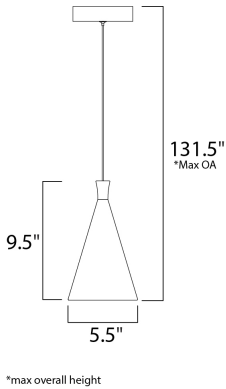

MEASUREMENTS

- DIMENSION : 5.5" L x 5.5" W x 9.5" H
- MAX OAH : 131.5" OAH
- CANOPY : 4.75" W x 1.5" H x 4.75" L
- HANGING WEIGHT : 3.53 lb

LAMPING

- INPUT VOLTAGE : 120V
- LUMENS : 504 Rated (420 Del.)
- BULB : 1 x 7.2W LED PCB Integrated , 7W Total
- BULB INCLUDED : (Integrated)
- DIMMABLE : Triac CL
- CRI : 80+ CRI
- COLOR_TEMP : 3000K

FINISHES OPTION

- White / Metallic Gold (WTMG)

MATERIAL

Steel, Aluminum, Glass

RATINGS

cETLus
Dry Location

ADDITIONAL

ADJUSTABLE
RATED LIFE 20000 Hours
OPERATING TEMPERATURE:
-20°C (-4°F), 40°C (104°F)