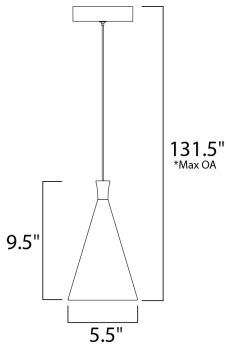

*max overall height

MEASUREMENTS

- DIMENSION : 5.5" L x 5.5" W x 9.5" H
- MAX OAH : 131.5" OAH
- CANOPY : 4.75" W x 1.5" H x 4.75" L
- HANGING WEIGHT : 3.53 lb

LAMPING

- INPUT VOLTAGE : 120V
- LUMENS : 504 Rated (420 Del.)
- BULB : 1 x 7.2W LED PCB Integrated , 7W Total
- BULB INCLUDED : (Integrated)
- DIMMABLE : Triac CL
- CRI : 80+ CRI
- COLOR_TEMP : 3000K

FINISHES OPTION

- White / Metallic Gold (WTMG)

MATERIAL

Steel, Aluminum, Glass

RATINGS

cETLus
Dry Location

ADDITIONAL

ADJUSTABLE
RATED LIFE 20000 Hours
OPERATING TEMPERATURE:
-20°C (-4°F), 40°C (104°F)