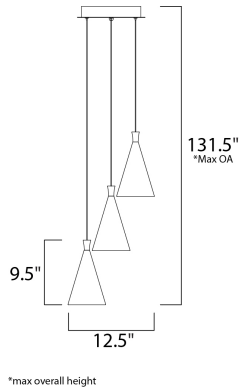

MEASUREMENTS

- DIMENSION : 12.5" L x 12.5" W x 9.5" H
- MAX OAH : 131.5" OAH
- CANOPY : 9.75" W x 1.5" H x 9.75" L
- HANGING WEIGHT : 6.62 lb

LAMPING

- INPUT VOLTAGE : 120V
- LUMENS : 1,512 Rated (1,110 Del.)
- BULB : 3 x 7.2W LED PCB Integrated , 22W Total
- BULB INCLUDED : (Integrated)
- DIMMABLE : Triac CL
- CRI : 80+ CRI
- COLOR_TEMP : 3000K

FINISHES OPTION

-  White / Metallic Gold (WTMG)

MATERIAL

Steel, Aluminum, Glass

RATINGS

cETLus
Dry Location

ADDITIONAL

ADJUSTABLE
RATED LIFE 20000 Hours
OPERATING TEMPERATURE:
-20°C (-4°F), 40°C (104°F)