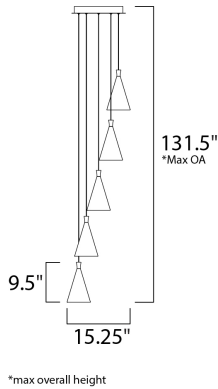

**MEASUREMENTS**

- DIMENSION : 15.25" L x 15.25" W x 9.5" H
- MAX OAH : 131.5" OAH
- CANOPY : 12.5" W x 1.5" H x 12.5" L
- HANGING WEIGHT : 9.26 lb

**LAMPING**

- INPUT VOLTAGE : 120V
- LUMENS : 2,520 Rated (1,780 Del.)
- BULB : 5 x 7.2W LED PCB Integrated , 36W Total
- BULB INCLUDED : (Integrated)
- DIMMABLE : Triac CL
- CRI : 80+ CRI
- COLOR\_TEMP : 3000K