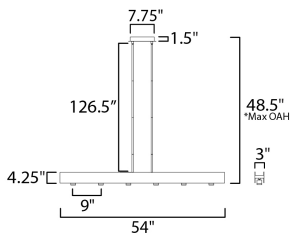

PRODUCT DESCRIPTION

Extruded aluminum girders of Black encase a series of adjustable LED spots accented with Polished Chrome. The lights can be directed to the surface below with high powered functional light. Available in 44" and 54" lengths these pendants work equally well over kitchen islands or rectangular tables.

*max overall height

MEASUREMENTS

- DIMENSION : 54" L x 3" W x 4.5" H
- MAX OAH : 54" OAH
- CANOPY : 4.75" W x 1.5" H x 7.75" L
- HANGING WEIGHT : 12.54 lb

LAMPING

- INPUT VOLTAGE : 120V
- LUMENS : 1,440 Rated (1,000 Del.)
- BULB : 6 x 3W LED PCB Integrated , 18W Total
- BULB INCLUDED : (Integrated)
- DIMMABLE : Triac CL or ELV
- CRI : 80+ CRI
- COLOR_TEMP : 3000K

FINISHES OPTION

- Black / Polished Chrome (BKPC)

MATERIAL

Aluminum

RATINGS

cETLus
Dry Location

ADDITIONAL

ADJUSTABLE
SLOPE: 30
RATED LIFE 50000 Hours
OPERATING TEMPERATURE:
-20°C (-4°F), 40°C (104°F)