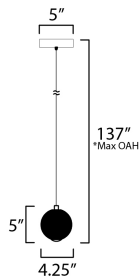

*max overall height

MEASUREMENTS

- DIMENSION : 4.25" L x 4.25" W x 5" H
- MAX OAH : 137" OAH
- CANOPY : 5" W x 1.5" H x 5" L
- HANGING WEIGHT : 4.62966 lb

LAMPING

- INPUT VOLTAGE : 120-277V
- LUMENS : 270 Rated (180 Del.)
- BULB : 1 x 6W LED DC Integrated , 6W Total
- BULB INCLUDED : (Integrated)
- DIMMABLE : Triac, ELV, 0-10V
- CRI : 90 CRI
- COLOR_TEMP : 3000K