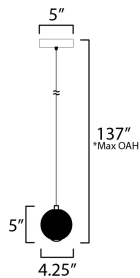

\*max overall height

**MEASUREMENTS**

- DIMENSION : 4.25" L x 4.25" W x 5" H
- MAX OAH : 137" OAH
- CANOPY : 5" W x 1.5" H x 5" L
- HANGING WEIGHT : 4.62966 lb

**LAMPING**

- INPUT VOLTAGE : 120-277V
- LUMENS : 270 Rated (180 Del.)
- BULB : 1 x 6W LED DC Integrated , 6W Total
- BULB INCLUDED : (Integrated)
- DIMMABLE : Triac, ELV, 0-10V
- CRI : 90 CRI
- COLOR\_TEMP : 3000K