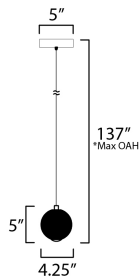

*max overall height

MEASUREMENTS

DIMENSION : 4.25" L x 4.25" W x 5" H
 MAX OAH : 137" OAH
 CANOPY : 5" W x 1.5" H x 5" L
 HANGING WEIGHT : 4.62966 lb

LAMPING

INPUT VOLTAGE : 120-277V
 LUMENS : 270 Rated (180 Del.)
 BULB : 1 x 6W LED DC Integrated , 6W Total
 BULB INCLUDED : (Integrated)
 DIMMABLE : Triac, ELV, 0-10V
 CRI : 90 CRI
 COLOR_TEMP : 3000K