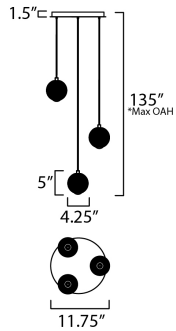

*max overall height

MEASUREMENTS

- DIMENSION : 11.75" L x 11.75" W x 5" H
- MAX OAH : 135" OAH
- CANOPY : 11.75" W x 1.5" H x 11.75" L
- HANGING WEIGHT : 14.68263 lb

LAMPING

- INPUT VOLTAGE : 120-277V
- LUMENS : 810 Rated (540 Del.)
- BULB : 3 x 6W LED DC Integrated , 18W Total
- BULB INCLUDED : (Integrated)
- DIMMABLE : Triac, ELV, 0-10V
- CRI : 90 CRI
- COLOR_TEMP : 3000K