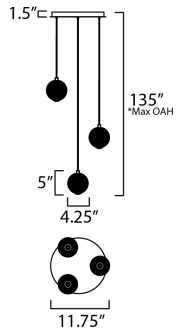

*max overall height

MEASUREMENTS

DIMENSION : 11.75" L x 11.75" W x 5" H
 MAX OAH : 135" OAH
 CANOPY : 11.75" W x 1.5" H x 11.75" L
 HANGING WEIGHT : 14.68263 lb

LAMPING

INPUT VOLTAGE : 120-277V
 LUMENS : 810 Rated (540 Del.)
 BULB : 3 x 6W LED DC Integrated , 18W Total
 BULB INCLUDED : (Integrated)
 DIMMABLE : Triac, ELV, 0-10V
 CRI : 90 CRI
 COLOR_TEMP : 3000K