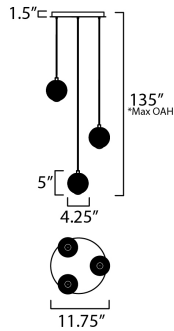

\*max overall height

**MEASUREMENTS**

DIMENSION : 11.75" L x 11.75" W x 5" H  
 MAX OAH : 135" OAH  
 CANOPY : 11.75" W x 1.5" H x 11.75" L  
 HANGING WEIGHT : 14.68263 lb

**LAMPING**

INPUT VOLTAGE : 120-277V  
 LUMENS : 810 Rated (540 Del.)  
 BULB : 3 x 6W LED DC Integrated , 18W Total  
 BULB INCLUDED : (Integrated)  
 DIMMABLE : Triac, ELV, 0-10V  
 CRI : 90 CRI  
 COLOR\_TEMP : 3000K