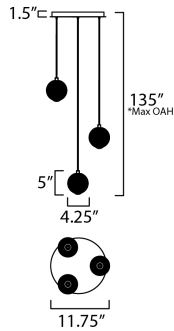

*max overall height

MEASUREMENTS

DIMENSION : 11.75" L x 11.75" W x 5" H
 MAX OAH : 135" OAH
 CANOPY : 11.75" W x 1.5" H x 11.75" L
 HANGING WEIGHT : 14.68263 lb

LAMPING

INPUT VOLTAGE : 120-277V
 LUMENS : 810 Rated (540 Del.)
 BULB : 3 x 6W LED DC Integrated , 18W Total
 BULB INCLUDED : (Integrated)
 DIMMABLE : Triac, ELV, 0-10V
 CRI : 90 CRI
 COLOR_TEMP : 3000K