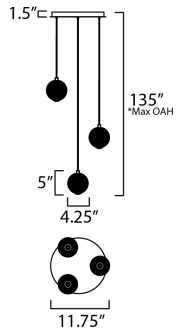

\*max overall height

**MEASUREMENTS**

- DIMENSION : 11.75" L x 11.75" W x 5" H
- MAX OAH : 135" OAH
- CANOPY : 11.75" W x 1.5" H x 11.75" L
- HANGING WEIGHT : 14.68263 lb

**LAMPING**

- INPUT VOLTAGE : 120-277V
- LUMENS : 810 Rated (540 Del.)
- BULB : 3 x 6W LED DC Integrated , 18W Total
- BULB INCLUDED : (Integrated)
- DIMMABLE : Triac, ELV, 0-10V
- CRI : 90 CRI
- COLOR\_TEMP : 3000K