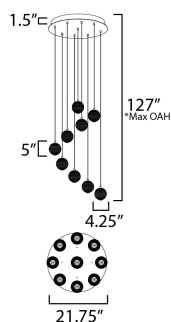

PRODUCT DESCRIPTION

Ablaze with omnidirectional LED light radiating from the center of perfectly ribbed spheres, the lustrous glow within accentuates the repeating pattern on the glass' exterior. With minimal hardware visible outside the glass, select from Polished Chrome or Gold to match your interior's decor.

MEASUREMENTS

DIMENSION : 21.75" L x 21.75" W x 5" H
 MAX OAH : 127" OAH
 CANOPY : 21.75" W x 1.5" H x 21.75" L
 HANGING WEIGHT : 42.988 lb

LAMPING

INPUT VOLTAGE : 120-277V
 LUMENS : 5,430 Rated (1,620 Del.)
 BULB : 9 x 6W LED DC Integrated , 54W Total
 BULB INCLUDED : (Integrated)
 DIMMABLE : Triac, ELV, 0-10V
 CRI : 90 CRI
 COLOR_TEMP : 3000K

*max overall height

FINISHES OPTION

- Gold (GLD)
- Polished Chrome (PC)

GLASS

Clear Ribbed 144

MATERIAL

Steel

RATINGS