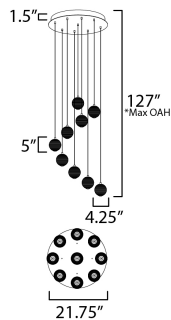

**PRODUCT DESCRIPTION**

Ablaze with omnidirectional LED light radiating from the center of perfectly ribbed spheres, the lustrous glow within accentuates the repeating pattern on the glass' exterior. With minimal hardware visible outside the glass, select from Polished Chrome or Gold to match your interior's decor.

**MEASUREMENTS**

DIMENSION : 21.75" L x 21.75" W x 5" H  
 MAX OAH : 127" OAH  
 CANOPY : 21.75" W x 1.5" H x 21.75" L  
 HANGING WEIGHT : 42.988 lb

**LAMPING**

INPUT VOLTAGE : 120-277V  
 LUMENS : 5,430 Rated (1,620 Del.)  
 BULB : 9 x 6W LED DC Integrated , 54W Total  
 BULB INCLUDED : (Integrated)  
 DIMMABLE : Triac, ELV, 0-10V  
 CRI : 90 CRI  
 COLOR\_TEMP : 3000K

\*max overall height

**FINISHES OPTION**

- Gold (GLD)
- Polished Chrome (PC)

**GLASS**

Clear Ribbed 144

**MATERIAL**

Steel

**RATINGS**