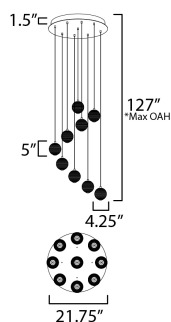

**PRODUCT DESCRIPTION**

Ablaze with omnidirectional LED light radiating from the center of perfectly ribbed spheres, the lustrous glow within accentuates the repeating pattern on the glass' exterior. With minimal hardware visible outside the glass, select from Polished Chrome or Gold to match your interior's decor.

**MEASUREMENTS**

DIMENSION : 21.75" L x 21.75" W x 5" H  
 MAX OAH : 127" OAH  
 CANOPY : 21.75" W x 1.5" H x 21.75" L  
 HANGING WEIGHT : 42.988 lb

**LAMPING**

INPUT VOLTAGE : 120-277V  
 LUMENS : 5,430 Rated (1,620 Del.)  
 BULB : 9 x 6W LED DC Integrated , 54W Total  
 BULB INCLUDED : (Integrated)  
 DIMMABLE : Triac, ELV, 0-10V  
 CRI : 90 CRI  
 COLOR\_TEMP : 3000K

\*max overall height

**FINISHES OPTION**

- Gold (GLD)
- Polished Chrome (PC)

**GLASS**

Clear Ribbed 144

**MATERIAL**

Steel

**RATINGS**