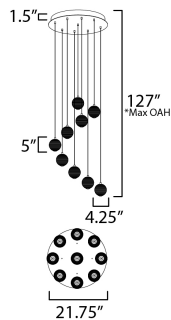

PRODUCT DESCRIPTION

Ablaze with omnidirectional LED light radiating from the center of perfectly ribbed spheres, the lustrous glow within accentuates the repeating pattern on the glass' exterior. With minimal hardware visible outside the glass, select from Polished Chrome or Gold to match your interior's decor.

MEASUREMENTS

DIMENSION : 21.75" L x 21.75" W x 5" H
 MAX OAH : 127" OAH
 CANOPY : 21.75" W x 1.5" H x 21.75" L
 HANGING WEIGHT : 42.988 lb

LAMPING

INPUT VOLTAGE : 120-277V
 LUMENS : 5,430 Rated (1,620 Del.)
 BULB : 9 x 6W LED DC Integrated , 54W Total
 BULB INCLUDED : (Integrated)
 DIMMABLE : Triac, ELV, 0-10V
 CRI : 90 CRI
 COLOR_TEMP : 3000K

*max overall height

FINISHES OPTION

- Gold (GLD)
- Polished Chrome (PC)

GLASS

Clear Ribbed 144

MATERIAL

Steel

RATINGS