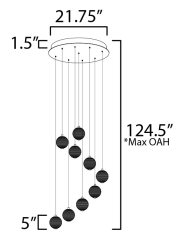

PRODUCT DESCRIPTION

Ablaze with omnidirectional LED light radiating from the center of perfectly ribbed spheres, the lustrous glow within accentuates the repeating pattern on the glass' exterior. With minimal hardware visible outside the glass, select from Polished Chrome or Gold to match your interior's decor.

*max overall height

MEASUREMENTS

DIMENSION : 36" L x 36" W x 246" H
 CANOPY : 21.75" W x 1.5" H x 21.75" L
 HANGING WEIGHT : 42.988 lb

LAMPING

INPUT VOLTAGE : 120-277V
 LUMENS : 9,300 Rated (6,980 Del.)
 BULB : 31 x 4W LED DC Integrated , 155W Total
 BULB INCLUDED : (Integrated)
 DIMMABLE : Triac, ELV, 0-10V
 CRI : 90 CRI
 COLOR_TEMP : 3000K

FINISHES OPTION

- Gold (GLD)
- Polished Chrome (PC)

GLASS

Clear Ribbed 144

MATERIAL

Steel

RATINGS

cETLus
 Dry Location