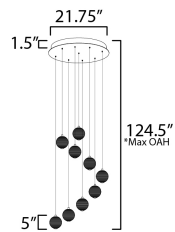

PRODUCT DESCRIPTION

Ablaze with omnidirectional LED light radiating from the center of perfectly ribbed spheres, the lustrous glow within accentuates the repeating pattern on the glass' exterior. With minimal hardware visible outside the glass, select from Polished Chrome or Gold to match your interior's decor.

*max overall height

MEASUREMENTS

DIMENSION : 36" L x 36" W x 246" H
 CANOPY : 21.75" W x 1.5" H x 21.75" L
 HANGING WEIGHT : 42.988 lb

LAMPING

INPUT VOLTAGE : 120-277V
 LUMENS : 9,300 Rated (6,980 Del.)
 BULB : 31 x 4W LED DC Integrated , 155W Total
 BULB INCLUDED : (Integrated)
 DIMMABLE : Triac, ELV, 0-10V
 CRI : 90 CRI
 COLOR_TEMP : 3000K

FINISHES OPTION

- Gold (GLD)
- Polished Chrome (PC)

GLASS

Clear Ribbed 144

MATERIAL

Steel

RATINGS

cETLus
 Dry Location