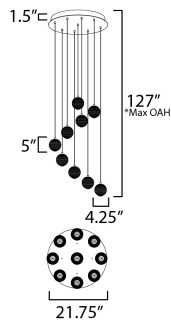

**PRODUCT DESCRIPTION**

Ablaze with omnidirectional LED light radiating from the center of perfectly ribbed spheres, the lustrous glow within accentuates the repeating pattern on the glass' exterior. With minimal hardware visible outside the glass, select from Polished Chrome or Gold to match your interior's decor.

**MEASUREMENTS**

DIMENSION : 21.75" L x 21.75" W x 5" H  
 MAX OAH : 127" OAH  
 CANOPY : 21.75" W x 1.5" H x 21.75" L  
 HANGING WEIGHT : 42.988 lb

**LAMPING**

INPUT VOLTAGE : 120-277V  
 LUMENS : 5,430 Rated (1,620 Del.)  
 BULB : 9 x 6W LED DC Integrated , 54W Total  
 BULB INCLUDED : (Integrated)  
 DIMMABLE : Triac, ELV, 0-10V  
 CRI : 90 CRI  
 COLOR\_TEMP : 3000K

\*max overall height

**FINISHES OPTION**

-  Gold (GLD)
-  Polished Chrome (PC)

**GLASS**

Clear Ribbed 144

**MATERIAL**

Steel

**RATINGS**