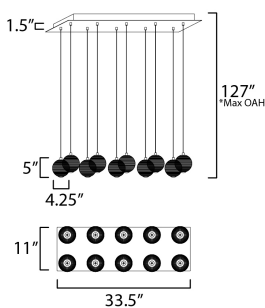

MEASUREMENTS

DIMENSION : 33.5" L x 11" W x 5" H
 MAX OAH : 127" OAH
 CANOPY : 11" W x 1.5" H x 33.5" L
 HANGING WEIGHT : 46.29 lb

LAMPING

INPUT VOLTAGE : 120-277V
 LUMENS : 2,700 Rated (1,800 Del.)
 BULB : 1 x 6W LED DC Integrated , 60W Total
 BULB INCLUDED : (Integrated)
 DIMMABLE : Triac, ELV, 0-10V
 CRI : 90 CRI
 COLOR_TEMP : 3000K

*max overall height

FINISHES OPTION

- Gold (GLD)
- Polished Chrome (PC)

GLASS

Clear Ribbed 144

MATERIAL

Steel, Glass

RATINGS