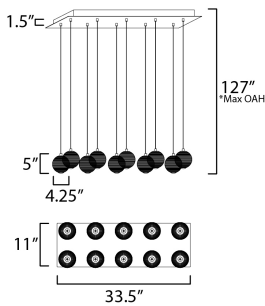

MEASUREMENTS

DIMENSION : 33.5" L x 11" W x 5" H
 MAX OAH : 127" OAH
 CANOPY : 11" W x 1.5" H x 33.5" L
 HANGING WEIGHT : 46.29 lb

LAMPING

INPUT VOLTAGE : 120-277V
 LUMENS : 2,700 Rated (1,800 Del.)
 BULB : 1 x 6W LED DC Integrated , 60W Total
 BULB INCLUDED : (Integrated)
 DIMMABLE : Triac, ELV, 0-10V
 CRI : 90 CRI
 COLOR_TEMP : 3000K

*max overall height

FINISHES OPTION

- Gold (GLD)
- Polished Chrome (PC)

GLASS

Clear Ribbed 144

MATERIAL

Steel, Glass

RATINGS