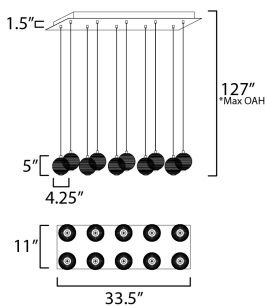

MEASUREMENTS

DIMENSION : 33.5" L x 11" W x 5" H
 MAX OAH : 127" OAH
 CANOPY : 11" W x 1.5" H x 33.5" L
 HANGING WEIGHT : 46.29 lb

LAMPING

INPUT VOLTAGE : 120-277V
 LUMENS : 2,700 Rated (1,800 Del.)
 BULB : 1 x 6W LED DC Integrated , 60W Total
 BULB INCLUDED : (Integrated)
 DIMMABLE : Triac, ELV, 0-10V
 CRI : 90 CRI
 COLOR_TEMP : 3000K

*max overall height

FINISHES OPTION

- Gold (GLD)
- Polished Chrome (PC)

GLASS

Clear Ribbed 144

MATERIAL

Steel, Glass

RATINGS