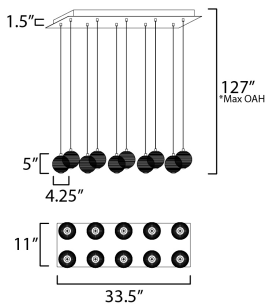

**MEASUREMENTS**

DIMENSION : 33.5" L x 11" W x 5" H  
 MAX OAH : 127" OAH  
 CANOPY : 11" W x 1.5" H x 33.5" L  
 HANGING WEIGHT : 46.29 lb

**LAMPING**

INPUT VOLTAGE : 120-277V  
 LUMENS : 2,700 Rated (1,800 Del.)  
 BULB : 1 x 6W LED DC Integrated , 60W Total  
 BULB INCLUDED : (Integrated)  
 DIMMABLE : Triac, ELV, 0-10V  
 CRI : 90 CRI  
 COLOR\_TEMP : 3000K

\*max overall height

**FINISHES OPTION**

- Gold (GLD)
- Polished Chrome (PC)

**GLASS**

Clear Ribbed 144

**MATERIAL**

Steel, Glass

**RATINGS**