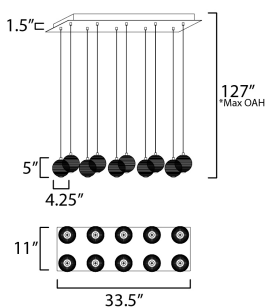

*max overall height

MEASUREMENTS

DIMENSION : 33.5" L x 11" W x 5" H
 MAX OAH : 127" OAH
 CANOPY : 11" W x 1.5" H x 33.5" L
 HANGING WEIGHT : 46.29 lb

LAMPING

INPUT VOLTAGE : 120-277V
 LUMENS : 2,700 Rated (1,800 Del.)
 BULB : 1 x 6W LED DC Integrated , 60W Total
 BULB INCLUDED : (Integrated)
 DIMMABLE : Triac, ELV, 0-10V
 CRI : 90 CRI
 COLOR_TEMP : 3000K

FINISHES OPTION

- Gold (GLD)
- Polished Chrome (PC)

GLASS

Clear Ribbed 144

MATERIAL

Steel, Glass

RATINGS

cETLus
 Dry Location