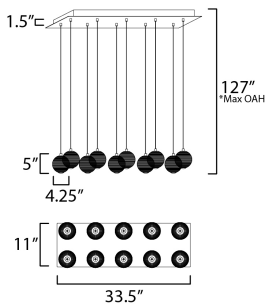

MEASUREMENTS

DIMENSION : 33.5" L x 11" W x 5" H
 MAX OAH : 127" OAH
 CANOPY : 11" W x 1.5" H x 33.5" L
 HANGING WEIGHT : 46.29 lb

LAMPING

INPUT VOLTAGE : 120-277V
 LUMENS : 2,700 Rated (1,800 Del.)
 BULB : 1 x 6W LED DC Integrated , 60W Total
 BULB INCLUDED : (Integrated)
 DIMMABLE : Triac, ELV, 0-10V
 CRI : 90 CRI
 COLOR_TEMP : 3000K

*max overall height

FINISHES OPTION

-  Gold (GLD)
-  Polished Chrome (PC)

GLASS

Clear Ribbed 144

MATERIAL

Steel, Glass

RATINGS