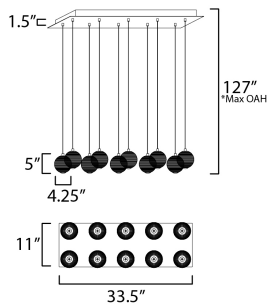

**MEASUREMENTS**

DIMENSION : 33.5" L x 11" W x 5" H  
 MAX OAH : 127" OAH  
 CANOPY : 11" W x 1.5" H x 33.5" L  
 HANGING WEIGHT : 46.29 lb

**LAMPING**

INPUT VOLTAGE : 120-277V  
 LUMENS : 2,700 Rated (1,800 Del.)  
 BULB : 1 x 6W LED DC Integrated , 60W Total  
 BULB INCLUDED : (Integrated)  
 DIMMABLE : Triac, ELV, 0-10V  
 CRI : 90 CRI  
 COLOR\_TEMP : 3000K

\*max overall height

**FINISHES OPTION**

- Gold (GLD)
- Polished Chrome (PC)

**GLASS**

Clear Ribbed 144

**MATERIAL**

Steel, Glass

**RATINGS**