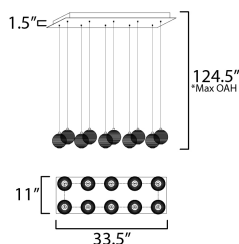

MEASUREMENTS

DIMENSION : 33.5" L x 11" W x 5" H
 MAX OAH : 124.5" OAH
 CANOPY : 11" W x 1.5" H x 33.5" L
 HANGING WEIGHT : 46.29 lb

LAMPING

INPUT VOLTAGE : 120-277V
 LUMENS : 4,000 Rated (2,500 Del.)
 BULB : 1 x 6W LED DC Integrated , 60W Total
 BULB INCLUDED : (Integrated)
 DIMMABLE : Triac, ELV, 0-10V
 CRI : 90 CRI
 COLOR_TEMP : 3000K

*max overall height

FINISHES OPTION

- Gold (GLD)
- Polished Chrome (PC)

GLASS

Clear Ribbed 144

MATERIAL

Steel, Glass

RATINGS