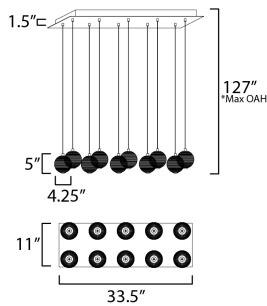

MEASUREMENTS

DIMENSION : 33.5" L x 11" W x 5" H
 MAX OAH : 127" OAH
 CANOPY : 11" W x 1.5" H x 33.5" L
 HANGING WEIGHT : 46.29 lb

LAMPING

INPUT VOLTAGE : 120-277V
 LUMENS : 2,700 Rated (1,800 Del.)
 BULB : 1 x 6W LED DC Integrated , 60W Total
 BULB INCLUDED : (Integrated)
 DIMMABLE : Triac, ELV, 0-10V
 CRI : 90 CRI
 COLOR_TEMP : 3000K

*max overall height

FINISHES OPTION

- Gold (GLD)
- Polished Chrome (PC)

GLASS

Clear Ribbed 144

MATERIAL

Steel, Glass

RATINGS