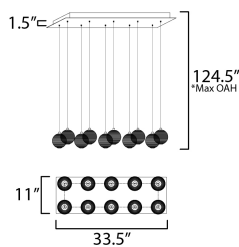

MEASUREMENTS

DIMENSION : 33.5" L x 11" W x 5" H
 MAX OAH : 124.5" OAH
 CANOPY : 11" W x 1.5" H x 33.5" L
 HANGING WEIGHT : 46.29 lb

LAMPING

INPUT VOLTAGE : 120-277V
 LUMENS : 4,000 Rated (2,500 Del.)
 BULB : 1 x 6W LED DC Integrated , 60W Total
 BULB INCLUDED : (Integrated)
 DIMMABLE : Triac, ELV, 0-10V
 CRI : 90 CRI
 COLOR_TEMP : 3000K

*max overall height

FINISHES OPTION

- Gold (GLD)
- Polished Chrome (PC)

GLASS

Clear Ribbed 144

MATERIAL

Steel, Glass

RATINGS