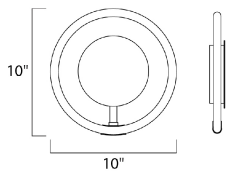

MEASUREMENTS

DIMENSION : 10" L x 10" W x 10" H x 1.25" Ext
 MAX OAH : 4.7" W x 4.7" H
 HANGING WEIGHT : 1.32 lb

LAMPING

INPUT VOLTAGE : 120V
 LUMENS : 360 Rated (220 Del.)
 BULB : 1 x 6W LED PCB Integrated , 6W Total
 BULB INCLUDED : (Integrated)
 DIMMABLE : Triac CL
 CRI : 80 CRI
 COLOR_TEMP : 2700K
 LIGHTING_DIRECTION : Omni

FINISHES OPTION

 Black / Polished Chrome (BKPC)

MATERIAL

Metal, Aluminum, Acrylic

RATINGS

cETLus
 Dry Location

ADDITIONAL

INSTALL UP/DOWN: Any
 RATED LIFE 30000 Hours
 OPERATING TEMPERATURE:
 -20°C (-4°F), 40°C (104°F)