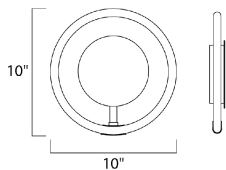

**MEASUREMENTS**

DIMENSION : 10" L x 10" W x 10" H x 1.25" Ext  
 MAX OAH : 4.7" W x 4.7" H  
 HANGING WEIGHT : 1.32 lb

**LAMPING**

INPUT VOLTAGE : 120V  
 LUMENS : 360 Rated (220 Del.)  
 BULB : 1 x 6W LED PCB Integrated , 6W Total  
 BULB INCLUDED : (Integrated)  
 DIMMABLE : Triac CL  
 CRI : 80 CRI  
 COLOR\_TEMP : 2700K  
 LIGHTING\_DIRECTION : Omni

**FINISHES OPTION**

 Black / Polished Chrome (BKPC)

**MATERIAL**

Metal, Aluminum, Acrylic

**RATINGS**

cETLus  
 Dry Location

**ADDITIONAL**

INSTALL UP/DOWN: Any  
 RATED LIFE 30000 Hours  
 OPERATING TEMPERATURE:  
 -20°C (-4°F), 40°C (104°F)