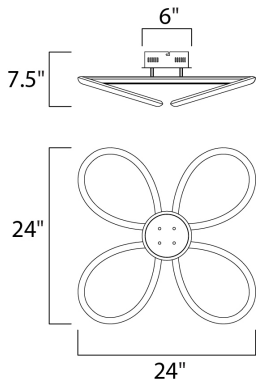

**MEASUREMENTS**

DIMENSION : 24" L x 24" W x 7.5" H  
 MAX OAH : 9" OAH  
 CANOPY : 6" W x 2.5" H x 6" L  
 HANGING WEIGHT : 0.946 lb

**LAMPING**

INPUT VOLTAGE : 120-277V  
 LUMENS : 2,730 Rated (1,994 Del.)  
 BULB : 1 x 39W LED PCB Integrated , 39W Total  
 BULB INCLUDED : (Integrated)  
 DIMMABLE : Only at 120V with ELV  
 CRI : 90+ CRI  
 COLOR\_TEMP : 2700K