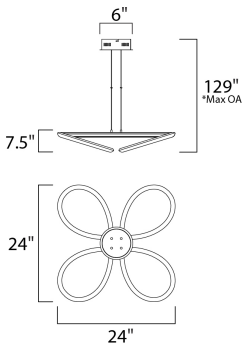

*max overall height

MEASUREMENTS

- DIMENSION : 24" L x 24" W x 7.5" H
- MAX OAH : 129" OAH
- CANOPY : 6" W x 1.5" H x 6" L
- HANGING WEIGHT : 0.946 lb

LAMPING

- INPUT VOLTAGE : 120-277V
- LUMENS : 2,730 Rated (2,154 Del.)
- BULB : 1 x 39W LED PCB Integrated , 39W Total
- BULB INCLUDED : (Integrated)
- DIMMABLE : Only at 120V with ELV
- CRI : 90+ CRI
- COLOR_TEMP : 2700K