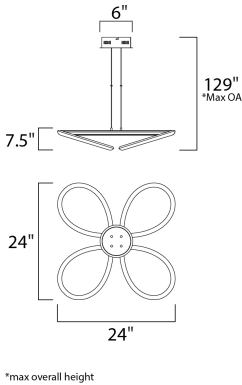

**MEASUREMENTS**

DIMENSION : 24" L x 24" W x 7.5" H  
 MAX OAH : 129" OAH  
 CANOPY : 6" W x 1.5" H x 6" L  
 HANGING WEIGHT : 0.946 lb

**LAMPING**

INPUT VOLTAGE : 120-277V  
 LUMENS : 2,730 Rated (2,154 Del.)  
 BULB : 1 x 39W LED PCB Integrated , 39W Total  
 BULB INCLUDED : (Integrated)  
 DIMMABLE : Only at 120V with ELV  
 CRI : 90+ CRI  
 COLOR\_TEMP : 2700K