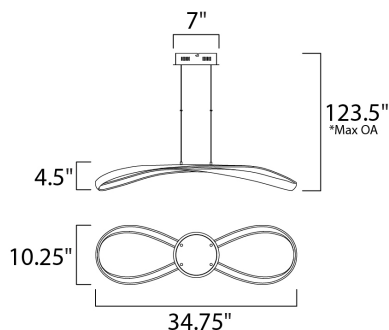

\*max overall height

**MEASUREMENTS**

- DIMENSION : 34.75" L x 10.25" W x 4.5" H
- MAX OAH : 123.5" OAH
- CANOPY : 7.25" W x 2" H x 7" L
- HANGING WEIGHT : 4.576 lb

**LAMPING**

- INPUT VOLTAGE : 120-277V
- LUMENS : 2,730 Rated (2,145 Del.)
- BULB : 1 x 39W LED PCB Integrated , 39W Total
- BULB INCLUDED : (Integrated)
- DIMMABLE : Only at 120V with ELV
- CRI : 90+ CRI
- COLOR\_TEMP : 3000K