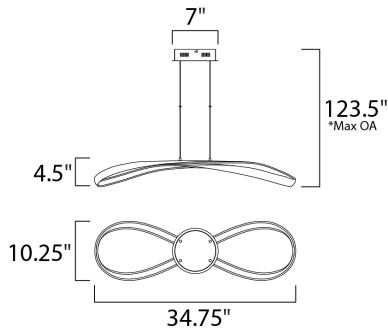

*max overall height

MEASUREMENTS

- DIMENSION : 34.75" L x 10.25" W x 4.5" H
- MAX OAH : 123.5" OAH
- CANOPY : 7.25" W x 2" H x 7" L
- HANGING WEIGHT : 4.576 lb

LAMPING

- INPUT VOLTAGE : 120-277V
- LUMENS : 2,730 Rated (2,145 Del.)
- BULB : 1 x 39W LED PCB Integrated , 39W Total
- BULB INCLUDED : (Integrated)
- DIMMABLE : Only at 120V with ELV
- CRI : 90+ CRI
- COLOR_TEMP : 3000K