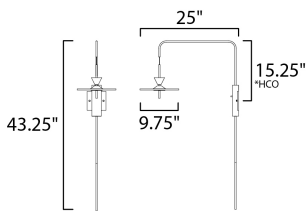

LAMPING

INPUT VOLTAGE : 120V
LUMENS : 840 Rated (550 Del.)
BULB : 1 x 12W LED PCB Integrated , 12W Total
BULB INCLUDED : (Integrated)
DIMMABLE : Triac CL
CRI : 80+ CRI
COLOR_TEMP : 3000K
LIGHTING_DIRECTION : Down