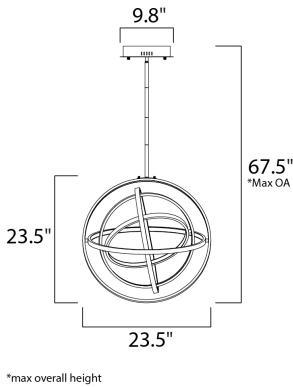

**PRODUCT DESCRIPTION**

A very unique and interesting design that features concentric bands of Polished Chrome or Black that rotate on 3 axis points and adjusts in multiple directions similar to a gyro. The edge of each slender band encases a small LED strip covered by a frosted lens. This work of art is so much more than just a lighting fixture.

**MEASUREMENTS**

DIMENSION : 23.5" L x 23.5" W x 23.5" H  
 MAX OAH : 67.5" OAH  
 CANOPY : 9.8" W x 2" H x 9.8" L  
 HANGING WEIGHT : 11 lb

**LAMPING**

INPUT VOLTAGE : 120V  
 LUMENS : 3,910 Rated  
 BULB : 5 x 56W LED PCB Integrated , 56W Total  
 BULB INCLUDED : (Integrated)  
 DIMMABLE : Triac CL  
 CRI : 80+ CRI  
 COLOR\_TEMP : 3000K