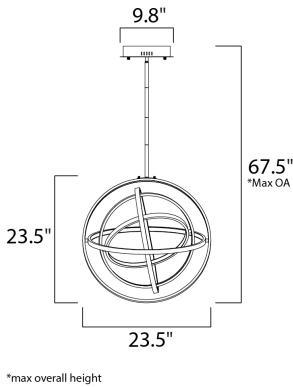

PRODUCT DESCRIPTION

A very unique and interesting design that features concentric bands of Polished Chrome or Black that rotate on 3 axis points and adjusts in multiple directions similar to a gyro. The edge of each slender band encases a small LED strip covered by a frosted lens. This work of art is so much more than just a lighting fixture.

MEASUREMENTS

DIMENSION : 23.5" L x 23.5" W x 23.5" H
 MAX OAH : 67.5" OAH
 CANOPY : 9.8" W x 2" H x 9.8" L
 HANGING WEIGHT : 11 lb

LAMPING

INPUT VOLTAGE : 120V
 LUMENS : 3,910 Rated
 BULB : 5 x 56W LED PCB Integrated , 56W Total
 BULB INCLUDED : (Integrated)
 DIMMABLE : Triac CL
 CRI : 80+ CRI
 COLOR_TEMP : 3000K