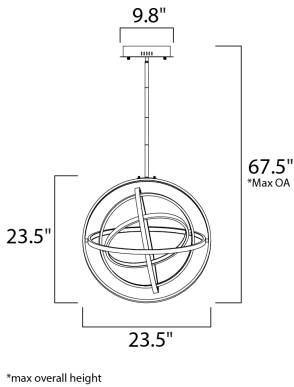

**PRODUCT DESCRIPTION**

A very unique and interesting design that features concentric bands of Polished Chrome or Black that rotate on 3 axis points and adjusts in multiple directions similar to a gyro. The edge of each slender band encases a small LED strip covered by a frosted lens. This work of art is so much more than just a lighting fixture.

**MEASUREMENTS**

DIMENSION : 23.5" L x 23.5" W x 23.5" H  
 MAX OAH : 67.5" OAH  
 CANOPY : 9.8" W x 2" H x 9.8" L  
 HANGING WEIGHT : 11 lb

**LAMPING**

INPUT VOLTAGE : 120V  
 LUMENS : 3,910 Rated  
 BULB : 5 x 56W LED PCB Integrated , 56W Total  
 BULB INCLUDED : (Integrated)  
 DIMMABLE : Triac CL  
 CRI : 80+ CRI  
 COLOR\_TEMP : 3000K