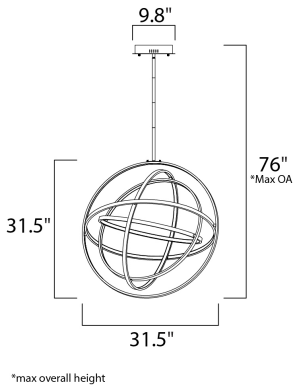

PRODUCT DESCRIPTION

A very unique and interesting design that features concentric bands of Polished Chrome or Black that rotate on 3 axis points and adjusts in multiple directions similar to a gyro. The edge of each slender band encases a small LED strip covered by a frosted lens. This work of art is so much more than just a lighting fixture.

MEASUREMENTS

DIMENSION : 31.5" L x 31.5" W x 31.5" H
 MAX OAH : 76" OAH
 CANOPY : 9.8" W x 2" H x 9.8" L
 HANGING WEIGHT : 13.86 lb

LAMPING

INPUT VOLTAGE : 120V
 LUMENS : 5,500 Rated
 BULB : 5 x 78W LED PCB Integrated , 78W Total
 BULB INCLUDED : (Integrated)
 DIMMABLE : Triac CL
 CRI : 80+ CRI
 COLOR_TEMP : 3000K