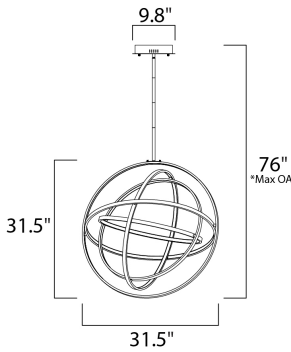

PRODUCT DESCRIPTION

A very unique and interesting design that features concentric bands of Polished Chrome or Black that rotate on 3 axis points and adjusts in multiple directions similar to a gyro. The edge of each slender band encases a small LED strip covered by a frosted lens. This work of art is so much more than just a lighting fixture.

*max overall height

MEASUREMENTS

DIMENSION : 31.5" L x 31.5" W x 31.5" H
 MAX OAH : 76" OAH
 CANOPY : 9.8" W x 2" H x 9.8" L
 HANGING WEIGHT : 13.86 lb

LAMPING

INPUT VOLTAGE : 120V
 LUMENS : 5,500 Rated
 BULB : 5 x 78W LED PCB Integrated , 78W Total
 BULB INCLUDED : (Integrated)
 DIMMABLE : Triac CL
 CRI : 80+ CRI
 COLOR_TEMP : 3000K