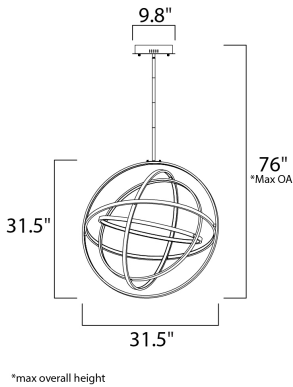

**PRODUCT DESCRIPTION**

A very unique and interesting design that features concentric bands of Polished Chrome or Black that rotate on 3 axis points and adjusts in multiple directions similar to a gyro. The edge of each slender band encases a small LED strip covered by a frosted lens. This work of art is so much more than just a lighting fixture.

**MEASUREMENTS**

DIMENSION : 31.5" L x 31.5" W x 31.5" H  
 MAX OAH : 76" OAH  
 CANOPY : 9.8" W x 2" H x 9.8" L  
 HANGING WEIGHT : 13.86 lb

**LAMPING**

INPUT VOLTAGE : 120V  
 LUMENS : 5,500 Rated  
 BULB : 5 x 78W LED PCB Integrated , 78W Total  
 BULB INCLUDED : (Integrated)  
 DIMMABLE : Triac CL  
 CRI : 80+ CRI  
 COLOR\_TEMP : 3000K