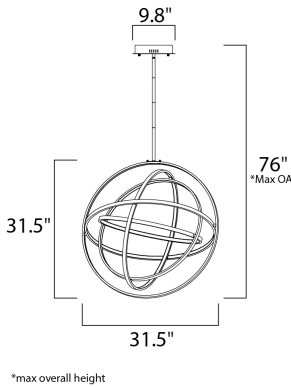

PRODUCT DESCRIPTION

A very unique and interesting design that features concentric bands of Polished Chrome or Black that rotate on 3 axis points and adjusts in multiple directions similar to a gyro. The edge of each slender band encases a small LED strip covered by a frosted lens. This work of art is so much more than just a lighting fixture.

MEASUREMENTS

DIMENSION : 31.5" L x 31.5" W x 31.5" H
 MAX OAH : 76" OAH
 CANOPY : 9.8" W x 2" H x 9.8" L
 HANGING WEIGHT : 13.86 lb

LAMPING

INPUT VOLTAGE : 120V
 LUMENS : 5,500 Rated
 BULB : 5 x 78W LED PCB Integrated , 78W Total
 BULB INCLUDED : (Integrated)
 DIMMABLE : Triac CL
 CRI : 80+ CRI
 COLOR_TEMP : 3000K