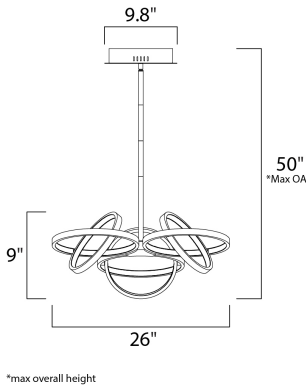

**PRODUCT DESCRIPTION**

A very unique and interesting design that features concentric bands of Polished Chrome or Black that rotate on 3 axis points and adjusts in multiple directions similar to a gyro. The edge of each slender band encases a small LED strip covered by a frosted lens. This work of art is so much more than just a lighting fixture.

**MEASUREMENTS**

DIMENSION : 26" L x 26" W x 9" H  
 MAX OAH : 50" OAH  
 CANOPY : 9.8" W x 2" H x 9.8" L  
 HANGING WEIGHT : 9.02 lb

**LAMPING**

INPUT VOLTAGE : 120V  
 LUMENS : 5,140 Rated  
 BULB : 6 x 73W LED PCB Integrated , 73W Total  
 BULB INCLUDED : (Integrated)  
 DIMMABLE : Triac CL  
 CRI : 80+ CRI  
 COLOR\_TEMP : 3000K

**FINISHES OPTION**

 Black / Polished Chrome (BKPC)

**MATERIAL**

Metal, Aluminum, Acrylic

**RATINGS**

cETLus  
 Dry Location

**ADDITIONAL**

ADJUSTABLE  
 SLOPE: 30  
 OPERATING TEMPERATURE:  
 -20°C (-4°F), 40°C (104°F)