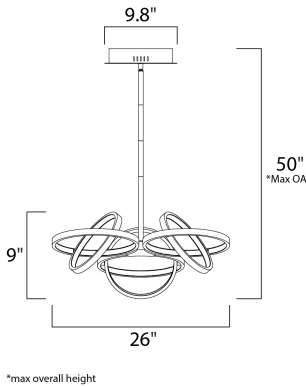

PRODUCT DESCRIPTION

A very unique and interesting design that features concentric bands of Polished Chrome or Black that rotate on 3 axis points and adjusts in multiple directions similar to a gyro. The edge of each slender band encases a small LED strip covered by a frosted lens. This work of art is so much more than just a lighting fixture.

MEASUREMENTS

- DIMENSION : 26" L x 26" W x 9" H
- MAX OAH : 50" OAH
- CANOPY : 9.8" W x 2" H x 9.8" L
- HANGING WEIGHT : 9.02 lb

LAMPING

- INPUT VOLTAGE : 120V
- LUMENS : 5,140 Rated
- BULB : 6 x 73W LED PCB Integrated , 73W Total
- BULB INCLUDED : (Integrated)
- DIMMABLE : Triac CL
- CRI : 80+ CRI
- COLOR_TEMP : 3000K

FINISHES OPTION

- Black / Polished Chrome (BKPC)

MATERIAL

Metal, Aluminum, Acrylic

RATINGS

cETLus
Dry Location

ADDITIONAL

ADJUSTABLE
SLOPE: 30
OPERATING TEMPERATURE:
-20°C (-4°F), 40°C (104°F)