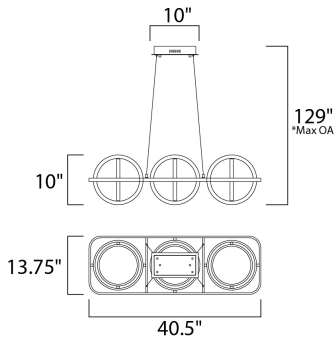

PRODUCT DESCRIPTION

A very unique and interesting design that features concentric bands of Polished Chrome or Black that rotate on 3 axis points and adjusts in multiple directions similar to a gyroscope. The edge of each slender band encases a small LED strip covered by a frosted lens. This work of art is so much more than just a lighting fixture.

*max overall height

MEASUREMENTS

DIMENSION : 40.5" L x 13.75" W x 10" H
 MAX OAH : 129" OAH
 CANOPY : 4.75" W x 2" H x 10" L
 HANGING WEIGHT : 9.24 lb

LAMPING

INPUT VOLTAGE : 120V
 LUMENS : 5,140 Rated
 BULB : 6 x 73W LED PCB Integrated , 73W Total
 BULB INCLUDED : (Integrated)
 DIMMABLE : Triac CL
 CRI : 80+ CRI
 COLOR_TEMP : 3000K

FINISHES OPTION

 Black / Polished Chrome (BKPC)

MATERIAL

Aluminum, Metal, Acrylic

RATINGS

cETLus
 Dry Location

ADDITIONAL

ADJUSTABLE
 SLOPE: 120
 OPERATING TEMPERATURE:
 -20°C (-4°F), 40°C (104°F)