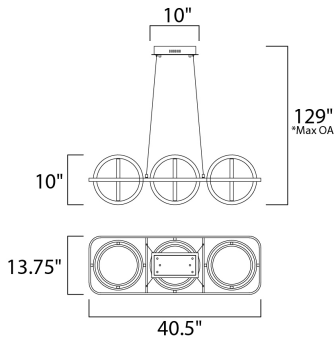

*max overall height

MEASUREMENTS

DIMENSION : 40.5" L x 13.75" W x 10" H
 MAX OAH : 129" OAH
 CANOPY : 4.75" W x 2" H x 10" L
 HANGING WEIGHT : 9.24 lb

LAMPING

INPUT VOLTAGE : 120V
 LUMENS : 5,140 Rated
 BULB : 6 x 73W LED PCB Integrated , 73W Total
 BULB INCLUDED : (Integrated)
 DIMMABLE : Triac CL
 CRI : 80+ CRI
 COLOR_TEMP : 3000K

FINISHES OPTION

 Black / Polished Chrome (BKPC)

MATERIAL

Aluminum, Metal, Acrylic

RATINGS

cETLus
 Dry Location

ADDITIONAL

ADJUSTABLE
 SLOPE: 120
 OPERATING TEMPERATURE:
 -20°C (-4°F), 40°C (104°F)