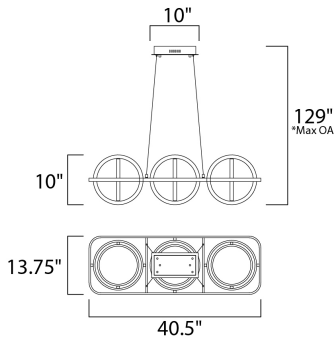

PRODUCT DESCRIPTION

A very unique and interesting design that features concentric bands of Polished Chrome or Black that rotate on 3 axis points and adjusts in multiple directions similar to a gyroscope. The edge of each slender band encases a small LED strip covered by a frosted lens. This work of art is so much more than just a lighting fixture.

*max overall height

MEASUREMENTS

DIMENSION : 40.5" L x 13.75" W x 10" H
 MAX OAH : 129" OAH
 CANOPY : 4.75" W x 2" H x 10" L
 HANGING WEIGHT : 9.24 lb

LAMPING

INPUT VOLTAGE : 120V
 LUMENS : 5,140 Rated
 BULB : 6 x 73W LED PCB Integrated , 73W Total
 BULB INCLUDED : (Integrated)
 DIMMABLE : Triac CL
 CRI : 80+ CRI
 COLOR_TEMP : 3000K

FINISHES OPTION

 Black / Polished Chrome (BKPC)

MATERIAL

Aluminum, Metal, Acrylic

RATINGS

cETLus
 Dry Location

ADDITIONAL

ADJUSTABLE
 SLOPE: 120
 OPERATING TEMPERATURE:
 -20°C (-4°F), 40°C (104°F)