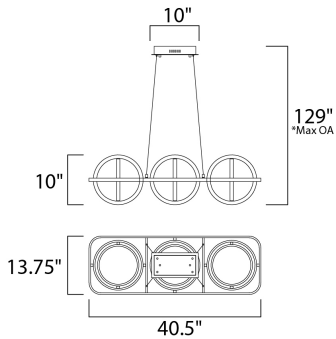

PRODUCT DESCRIPTION

A very unique and interesting design that features concentric bands of Polished Chrome or Black that rotate on 3 axis points and adjusts in multiple directions similar to a gyro. The edge of each slender band encases a small LED strip covered by a frosted lens. This work of art is so much more than just a lighting fixture.

*max overall height

MEASUREMENTS

DIMENSION : 40.5" L x 13.75" W x 10" H
 MAX OAH : 129" OAH
 CANOPY : 4.75" W x 2" H x 10" L
 HANGING WEIGHT : 9.24 lb

LAMPING

INPUT VOLTAGE : 120V
 LUMENS : 5,140 Rated
 BULB : 6 x 73W LED PCB Integrated , 73W Total
 BULB INCLUDED : (Integrated)
 DIMMABLE : Triac CL
 CRI : 80+ CRI
 COLOR_TEMP : 3000K

FINISHES OPTION

 Black / Polished Chrome (BKPC)

MATERIAL

Aluminum, Metal, Acrylic

RATINGS

cETLus
 Dry Location

ADDITIONAL

ADJUSTABLE
 SLOPE: 120
 OPERATING TEMPERATURE:
 -20°C (-4°F), 40°C (104°F)