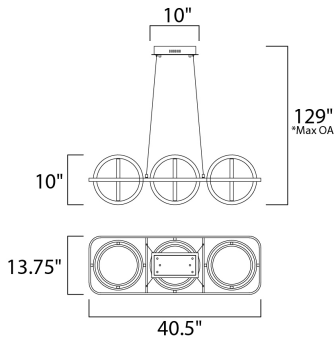

PRODUCT DESCRIPTION

A very unique and interesting design that features concentric bands of Polished Chrome or Black that rotate on 3 axis points and adjusts in multiple directions similar to a gyro. The edge of each slender band encases a small LED strip covered by a frosted lens. This work of art is so much more than just a lighting fixture.

*max overall height

MEASUREMENTS

DIMENSION : 40.5" L x 13.75" W x 10" H
 MAX OAH : 129" OAH
 CANOPY : 4.75" W x 2" H x 10" L
 HANGING WEIGHT : 9.24 lb

LAMPING

INPUT VOLTAGE : 120V
 LUMENS : 5,140 Rated
 BULB : 6 x 73W LED PCB Integrated , 73W Total
 BULB INCLUDED : (Integrated)
 DIMMABLE : Triac CL
 CRI : 80+ CRI
 COLOR_TEMP : 3000K

FINISHES OPTION

 Black / Polished Chrome (BKPC)

MATERIAL

Aluminum, Metal, Acrylic

RATINGS

cETLus
 Dry Location

ADDITIONAL

ADJUSTABLE
 SLOPE: 120
 OPERATING TEMPERATURE:
 -20°C (-4°F), 40°C (104°F)