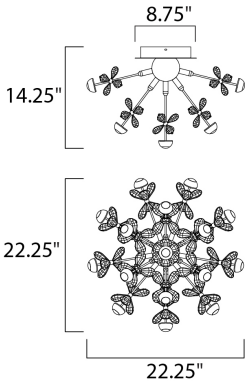

MEASUREMENTS

DIMENSION : 22.25" L x 22.25" W x 14.25" H
 HANGING WEIGHT : 13.42 lb

LAMPING

INPUT VOLTAGE : 120V
 LUMENS : 2,688 Rated (2,110 Del.)
 BULB : 16 x 2.4W LED PCB Integrated , 39W Total
 BULB INCLUDED : (Integrated)
 DIMMABLE : Triac CL
 CRI : 90+ CRI
 COLOR_TEMP : 3000K