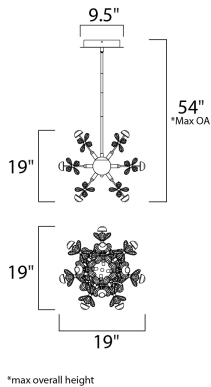

**MEASUREMENTS**

DIMENSION : 19" L x 19" W x 19" H  
 MAX OAH : 54" OAH  
 HANGING WEIGHT : 15.58 lb

**LAMPING**

INPUT VOLTAGE : 120V  
 LUMENS : 2,520 Rated (1,980 Del.)  
 BULB : 15 x 2.4W LED PCB Integrated , 36W Total  
 BULB INCLUDED : (Integrated)  
 DIMMABLE : Triac CL  
 CRI : 90+ CRI  
 COLOR\_TEMP : 3000K