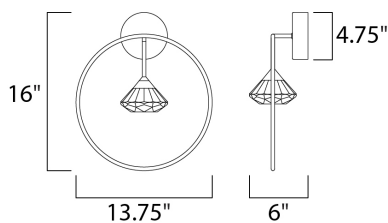

PRODUCT DESCRIPTION

Gracefully sweeping arms are finished in a textured Black with a Metallic Gold cups that suspends a faceted Clear acrylic diamond. Adding interest to the fixture, intersecting arms create an art form sure to attract attention. A pin up wall sconce with an arm that pivots is perfectly suited for bedside lighting.

MEASUREMENTS

DIMENSION : 13.75" W x 16" H x 6" Ext
 MAX OAH : 4.75" W x 4.75" H
 HANGING WEIGHT : 1.98 lb

LAMPING

INPUT VOLTAGE : 120V
 LUMENS : 330 Rated (210 Del.)
 BULB : 1 x 3W LED PCB Integrated , 3W Total
 BULB INCLUDED : (Integrated)
 DIMMABLE : Triac CL
 CRI : 80+ CRI
 COLOR_TEMP : 3000K