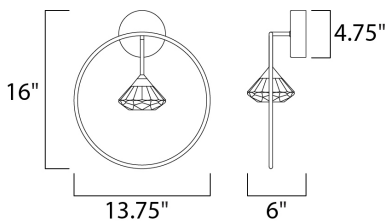

PRODUCT DESCRIPTION

Gracefully sweeping arms are finished in a textured Black with a Metallic Gold cups that suspends a faceted Clear acrylic diamond. Adding interest to the fixture, intersecting arms create an art form sure to attract attention. A pin up wall sconce with an arm that pivots is perfectly suited for bedside lighting.

MEASUREMENTS

DIMENSION : 13.75" W x 16" H x 6" Ext
 MAX OAH : 4.75" W x 4.75" H
 HANGING WEIGHT : 1.98 lb

LAMPING

INPUT VOLTAGE : 120V
 LUMENS : 330 Rated (210 Del.)
 BULB : 1 x 3W LED PCB Integrated , 3W Total
 BULB INCLUDED : (Integrated)
 DIMMABLE : Triac CL
 CRI : 80+ CRI
 COLOR_TEMP : 3000K