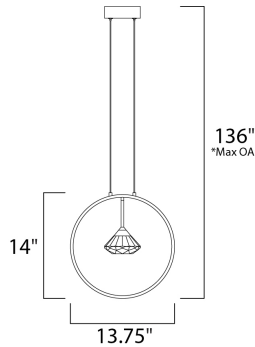

PRODUCT DESCRIPTION

Gracefully sweeping arms are finished in a textured Black with a Metallic Gold cups that suspends a faceted Clear acrylic diamond. Adding interest to the fixture, intersecting arms create an art form sure to attract attention. A pin up wall sconce with an arm that pivots is perfectly suited for bedside lighting.

*max overall height

MEASUREMENTS

- DIMENSION : 13.75" L x 4.75" W x 14" H
- MAX OAH : 136" OAH
- CANOPY : 5.25" W x 1.5" H x 4.75" L
- HANGING WEIGHT : 3.97 lb

LAMPING

- INPUT VOLTAGE : 120V
- LUMENS : 330 Rated (210 Del.)
- BULB : 1 x 3W LED PCB Integrated , 3W Total
- BULB INCLUDED : (Integrated)
- DIMMABLE : Triac CL
- CRI : 80+ CRI
- COLOR_TEMP : 3000K

FINISHES OPTION

- Black / Metallic Gold (BKMG)

GLASS

Clear Acrylic 75

MATERIAL

Steel, Aluminum, Acrylic

RATINGS

cETLus
Dry Location