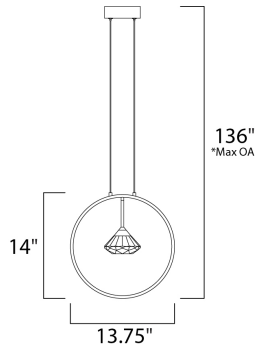

**PRODUCT DESCRIPTION**

Gracefully sweeping arms are finished in a textured Black with a Metallic Gold cups that suspends a faceted Clear acrylic diamond. Adding interest to the fixture, intersecting arms create an art form sure to attract attention. A pin up wall sconce with an arm that pivots is perfectly suited for bedside lighting.

\*max overall height

**MEASUREMENTS**

- DIMENSION : 13.75" L x 4.75" W x 14" H
- MAX OAH : 136" OAH
- CANOPY : 5.25" W x 1.5" H x 4.75" L
- HANGING WEIGHT : 3.97 lb

**LAMPING**

- INPUT VOLTAGE : 120V
- LUMENS : 330 Rated (210 Del.)
- BULB : 1 x 3W LED PCB Integrated , 3W Total
- BULB INCLUDED : (Integrated)
- DIMMABLE : Triac CL
- CRI : 80+ CRI
- COLOR\_TEMP : 3000K