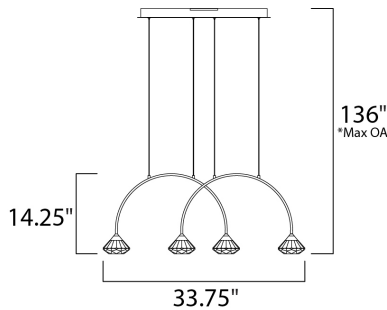

PRODUCT DESCRIPTION

Gracefully sweeping arms are finished in a textured Black with a Metallic Gold cups that suspends a faceted Clear acrylic diamond. Adding interest to the fixture, intersecting arms create an art form sure to attract attention. A pin up wall sconce with an arm that pivots is perfectly suited for bedside lighting.

*max overall height

MEASUREMENTS

DIMENSION : 33.75" L x 5.5" W x 14.25" H
 MAX OAH : 136" OAH
 CANOPY : 3.25" W x 1.5" H x 23.75" L
 HANGING WEIGHT : 9.92 lb

LAMPING

INPUT VOLTAGE : 120V
 LUMENS : 1,160 Rated (840 Del.)
 BULB : 4 x 3W LED PCB Integrated , 12W Total
 BULB INCLUDED : (Integrated)
 DIMMABLE : Triac CL
 CRI : 80+ CRI
 COLOR_TEMP : 3000K