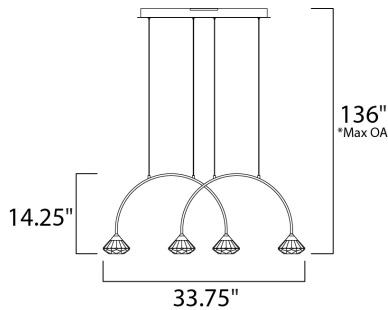

PRODUCT DESCRIPTION

Gracefully sweeping arms are finished in a textured Black with a Metallic Gold cups that suspends a faceted Clear acrylic diamond. Adding interest to the fixture, intersecting arms create an art form sure to attract attention. A pin up wall sconce with an arm that pivots is perfectly suited for bedside lighting.

*max overall height

MEASUREMENTS

DIMENSION : 33.75" L x 5.5" W x 14.25" H
 MAX OAH : 136" OAH
 CANOPY : 3.25" W x 1.5" H x 23.75" L
 HANGING WEIGHT : 9.92 lb

LAMPING

INPUT VOLTAGE : 120V
 LUMENS : 1,160 Rated (840 Del.)
 BULB : 4 x 3W LED PCB Integrated , 12W Total
 BULB INCLUDED : (Integrated)
 DIMMABLE : Triac CL
 CRI : 80+ CRI
 COLOR_TEMP : 3000K