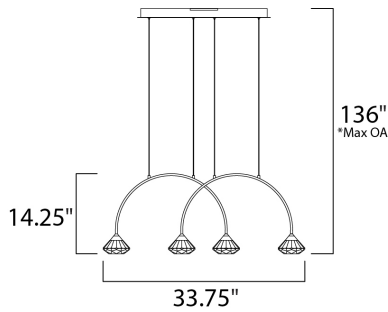

PRODUCT DESCRIPTION

Gracefully sweeping arms are finished in a textured Black with a Metallic Gold cups that suspends a faceted Clear acrylic diamond. Adding interest to the fixture, intersecting arms create an art form sure to attract attention. A pin up wall sconce with an arm that pivots is perfectly suited for bedside lighting.

*max overall height

MEASUREMENTS

- DIMENSION : 33.75" L x 5.5" W x 14.25" H
- MAX OAH : 136" OAH
- CANOPY : 3.25" W x 1.5" H x 23.75" L
- HANGING WEIGHT : 9.92 lb

LAMPING

- INPUT VOLTAGE : 120V
- LUMENS : 1,160 Rated (840 Del.)
- BULB : 4 x 3W LED PCB Integrated , 12W Total
- BULB INCLUDED : (Integrated)
- DIMMABLE : Triac CL
- CRI : 80+ CRI
- COLOR_TEMP : 3000K