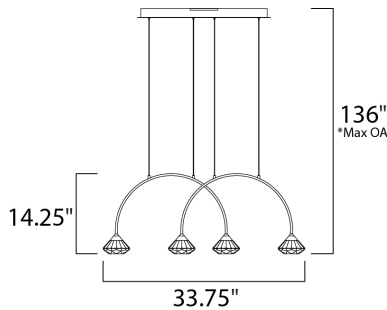

PRODUCT DESCRIPTION

Gracefully sweeping arms are finished in a textured Black with a Metallic Gold cups that suspends a faceted Clear acrylic diamond. Adding interest to the fixture, intersecting arms create an art form sure to attract attention. A pin up wall sconce with an arm that pivots is perfectly suited for bedside lighting.

*max overall height

MEASUREMENTS

- DIMENSION : 33.75" L x 5.5" W x 14.25" H
- MAX OAH : 136" OAH
- CANOPY : 3.25" W x 1.5" H x 23.75" L
- HANGING WEIGHT : 9.92 lb

LAMPING

- INPUT VOLTAGE : 120V
- LUMENS : 1,160 Rated (840 Del.)
- BULB : 4 x 3W LED PCB Integrated , 12W Total
- BULB INCLUDED : (Integrated)
- DIMMABLE : Triac CL
- CRI : 80+ CRI
- COLOR_TEMP : 3000K