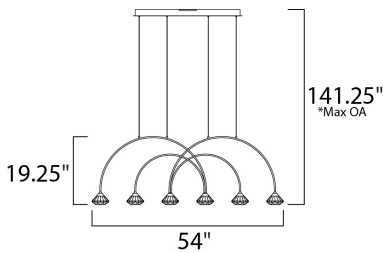

**PRODUCT DESCRIPTION**

Gracefully sweeping arms are finished in a textured Black with a Metallic Gold cups that suspends a faceted Clear acrylic diamond. Adding interest to the fixture, intersecting arms create an art form sure to attract attention. A pin up wall sconce with an arm that pivots is perfectly suited for bedside lighting.

**MEASUREMENTS**

DIMENSION : 54" L x 5.5" W x 19.25" H  
 MAX OAH : 141.25" OAH  
 CANOPY : 3.25" W x 1.5" H x 30.75" L  
 HANGING WEIGHT : 16.32 lb

**LAMPING**

INPUT VOLTAGE : 120V  
 LUMENS : 1,560 Rated (1,260 Del.)  
 BULB : 6 x 3W LED PCB Integrated , 18W Total  
 BULB INCLUDED : (Integrated)  
 DIMMABLE : Triac CL  
 CRI : 80+ CRI  
 COLOR\_TEMP : 3000K

\*max overall height

**FINISHES OPTION**

 Black / Metallic Gold (BKMG)

**GLASS**

Clear Acrylic 75

**MATERIAL**

Steel, Aluminum, Acrylic

**RATINGS**