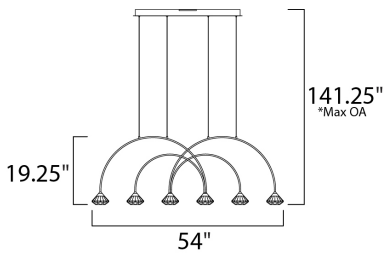

PRODUCT DESCRIPTION

Gracefully sweeping arms are finished in a textured Black with a Metallic Gold cups that suspends a faceted Clear acrylic diamond. Adding interest to the fixture, intersecting arms create an art form sure to attract attention. A pin up wall sconce with an arm that pivots is perfectly suited for bedside lighting.

MEASUREMENTS

DIMENSION : 54" L x 5.5" W x 19.25" H
 MAX OAH : 141.25" OAH
 CANOPY : 3.25" W x 1.5" H x 30.75" L
 HANGING WEIGHT : 16.32 lb

LAMPING

INPUT VOLTAGE : 120V
 LUMENS : 1,560 Rated (1,260 Del.)
 BULB : 6 x 3W LED PCB Integrated , 18W Total
 BULB INCLUDED : (Integrated)
 DIMMABLE : Triac CL
 CRI : 80+ CRI
 COLOR_TEMP : 3000K

*max overall height

FINISHES OPTION

 Black / Metallic Gold (BKMG)

GLASS

Clear Acrylic 75

MATERIAL

Steel, Aluminum, Acrylic

RATINGS