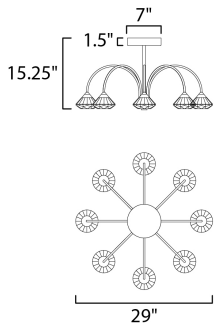

**PRODUCT DESCRIPTION**

Gracefully sweeping arms are finished in a textured Black with a Metallic Gold cups that suspends a faceted Clear acrylic diamond. Adding interest to the fixture, intersecting arms create an art form sure to attract attention. A pin up wall sconce with an arm that pivots is perfectly suited for bedside lighting.

**MEASUREMENTS**

DIMENSION : 29" L x 29" W x 15.25" H  
 CANOPY : 7" W x 1.5" H x 7" L  
 HANGING WEIGHT : 13.89 lb

**LAMPING**

INPUT VOLTAGE : 120V  
 LUMENS : 1,920 Rated (1,680 Del.)  
 BULB : 8 x 3W LED PCB Integrated , 24W Total  
 BULB INCLUDED : (Integrated)  
 DIMMABLE : Triac CL  
 CRI : 80+ CRI  
 COLOR\_TEMP : 3000K