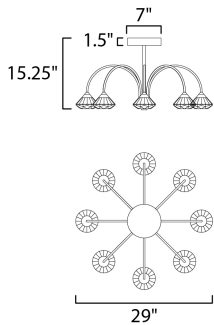

PRODUCT DESCRIPTION

Gracefully sweeping arms are finished in a textured Black with a Metallic Gold cups that suspends a faceted Clear acrylic diamond. Adding interest to the fixture, intersecting arms create an art form sure to attract attention. A pin up wall sconce with an arm that pivots is perfectly suited for bedside lighting.

MEASUREMENTS

DIMENSION : 29" L x 29" W x 15.25" H
 CANOPY : 7" W x 1.5" H x 7" L
 HANGING WEIGHT : 13.89 lb

LAMPING

INPUT VOLTAGE : 120V
 LUMENS : 1,920 Rated (1,680 Del.)
 BULB : 8 x 3W LED PCB Integrated , 24W Total
 BULB INCLUDED : (Integrated)
 DIMMABLE : Triac CL
 CRI : 80+ CRI
 COLOR_TEMP : 3000K