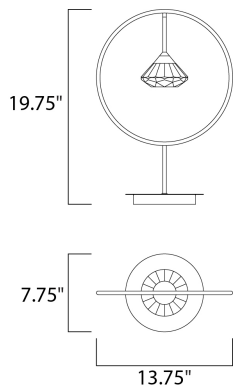

PRODUCT DESCRIPTION

Gracefully sweeping arms are finished in a textured Black with a Metallic Gold cups that suspends a faceted Clear acrylic diamond. Adding interest to the fixture, intersecting arms create an art form sure to attract attention. A pin up wall sconce with an arm that pivots is perfectly suited for bedside lighting.

MEASUREMENTS

DIMENSION : 13.75" L x 7.75" W x 19.75" H
 HANGING WEIGHT : 4.19 lb

LAMPING

INPUT VOLTAGE : 120V
 LUMENS : 330 Rated (210 Del.)
 BULB : 1 x 3W LED PCB Integrated , 3W Total
 BULB INCLUDED : (Integrated)
 DIMMABLE : Triac CL
 CRI : 80+ CRI
 COLOR_TEMP : 3000K