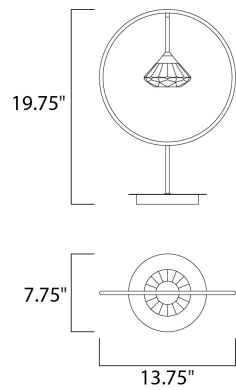

PRODUCT DESCRIPTION

Gracefully sweeping arms are finished in a textured Black with a Metallic Gold cups that suspends a faceted Clear acrylic diamond. Adding interest to the fixture, intersecting arms create an art form sure to attract attention. A pin up wall sconce with an arm that pivots is perfectly suited for bedside lighting.

MEASUREMENTS

DIMENSION : 13.75" L x 7.75" W x 19.75" H
 HANGING WEIGHT : 4.19 lb

LAMPING

INPUT VOLTAGE : 120V
 LUMENS : 330 Rated (210 Del.)
 BULB : 1 x 3W LED PCB Integrated , 3W Total
 BULB INCLUDED : (Integrated)
 DIMMABLE : Triac CL
 CRI : 80+ CRI
 COLOR_TEMP : 3000K