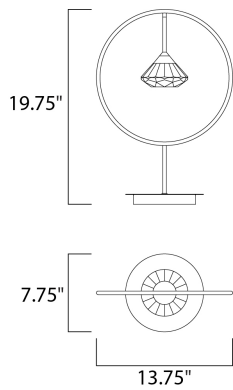

**PRODUCT DESCRIPTION**

Gracefully sweeping arms are finished in a textured Black with a Metallic Gold cups that suspends a faceted Clear acrylic diamond. Adding interest to the fixture, intersecting arms create an art form sure to attract attention. A pin up wall sconce with an arm that pivots is perfectly suited for bedside lighting.

**MEASUREMENTS**

DIMENSION : 13.75" L x 7.75" W x 19.75" H  
 HANGING WEIGHT : 4.19 lb

**LAMPING**

INPUT VOLTAGE : 120V  
 LUMENS : 330 Rated (210 Del.)  
 BULB : 1 x 3W LED PCB Integrated , 3W Total  
 BULB INCLUDED : (Integrated)  
 DIMMABLE : Triac CL  
 CRI : 80+ CRI  
 COLOR\_TEMP : 3000K