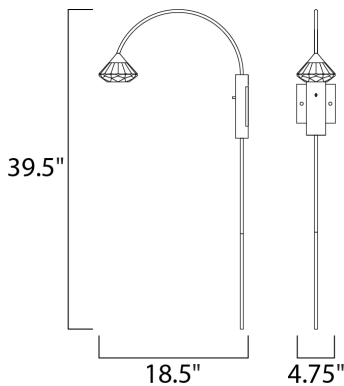

**PRODUCT DESCRIPTION**

Gracefully sweeping arms are finished in a textured Black with a Metallic Gold cups that suspends a faceted Clear acrylic diamond. Adding interest to the fixture, intersecting arms create an art form sure to attract attention. A pin up wall sconce with an arm that pivots is perfectly suited for bedside lighting.

**MEASUREMENTS**

DIMENSION : 4.75" W x 39.5" H x 18.5" Ext  
 MAX OAH : 4.75" W x 4.75" H  
 HANGING WEIGHT : 3.97 lb

**LAMPING**

INPUT VOLTAGE : 120V  
 LUMENS : 330 Rated (210 Del.)  
 BULB : 1 x 3W LED PCB Integrated , 3W Total  
 BULB INCLUDED : (Integrated)  
 DIMMABLE : Triac CL  
 CRI : 80+ CRI  
 COLOR\_TEMP : 3000K