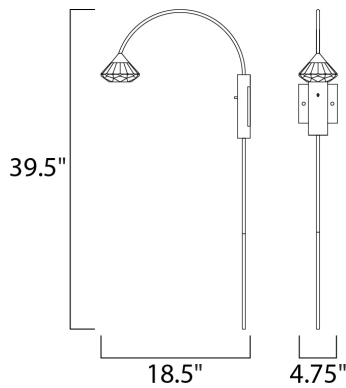

PRODUCT DESCRIPTION

Gracefully sweeping arms are finished in a textured Black with a Metallic Gold cups that suspends a faceted Clear acrylic diamond. Adding interest to the fixture, intersecting arms create an art form sure to attract attention. A pin up wall sconce with an arm that pivots is perfectly suited for bedside lighting.

MEASUREMENTS

DIMENSION : 4.75" W x 39.5" H x 18.5" Ext
 MAX OAH : 4.75" W x 4.75" H
 HANGING WEIGHT : 3.97 lb

LAMPING

INPUT VOLTAGE : 120V
 LUMENS : 330 Rated (210 Del.)
 BULB : 1 x 3W LED PCB Integrated , 3W Total
 BULB INCLUDED : (Integrated)
 DIMMABLE : Triac CL
 CRI : 80+ CRI
 COLOR_TEMP : 3000K

FINISHES OPTION

 Black / Metallic Gold (BKMG)

GLASS

Clear Acrylic 75

MATERIAL

Steel, Aluminum, Acrylic

RATINGS

cETLus
 Damp Location